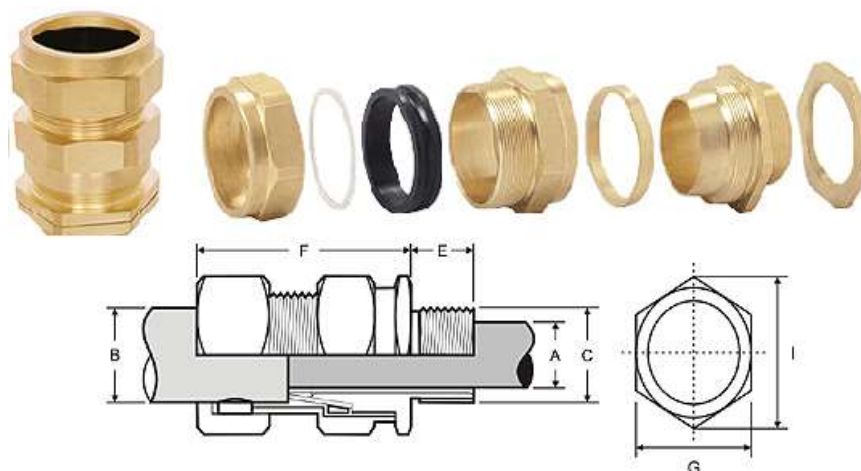

## CW CABLE GLAND

**Application** : CW Brass Cable Gland generally for dry indoor and outdoor situation gland for plastic or rubber insulated, single wired armoured, plastic or rubber sheathed cables. Cables with extruded or lapped bedding.

**Design features** : BS6121: part 1 :1989, 4part armour lock with cone and locking provided for Additional grip to the armour

**Ingress Protection:** IP66

**Material** : Brass

**Finish** : Natural brass or Nickel plated

Product Code	Size	Cable Dimension			Gland Dimensions				
		Armour wire Diameter	Under Armour Dia A Max mm	Over all Dia B Max. mm	ISO Entry Thread		Length from shoulder F mm	Across Flat Dia G mm	Across cross dia H mm
					C mm	E mm			
CCW16S	16S	0.9	8.00	11.00	M16	10.00	40.00	20.00	23.00
CCW16L	16L	0.9/1.25	9.00	13.50	M16	10.00	40.00	20.00	23.00
CCW20S	20S	0.9/1.25	12.50	15.00	M20	10.00	42.00	22.00	24.00
CCW20L	20L	0.9/1.25	14.30	19.00	M20	10.00	42.00	26.00	29.00
CCW25S	25S	0.9/1.25	19.00	23.60	M25	10.00	44.00	31.00	34.00
CCW25L	25L	0.9/1.25	20.70	27.00	M25	10.00	44.00	34.90	38.00
CCW32S	32S	1.6/2.0	26.50	31.00	M32	10.00	46.00	41.00	45.70
CCW32L	32L	1.6/2.0	27.00	32.50	M32	10.00	46.00	41.25	46.00
CCW40S	40S	1.6/2.0	31.70	37.50	M40	13.50	50.00	55.00	50.00
CCW40L	40L	1.6/2.0	33.00	39.00	M40	13.50	50.00	49.00	54.00
CCW50S	50S	2.0/2.5	39.50	46.00	M50	14.00	57.00	56.50	62.70
CCW50L	50L	2.00/2.50	44.00	50.00	M50	14.00	57.00	62.30	69.50
CCW63S	63S	2.5	50.50	59.00	M63	14.00	70.00	72.50	81.00
CCW63L	63L	2.5	56.00	62.00	M63	14.00	61.00	76.00	85.00
CCW75S	75S	2.5	62.50	71.00	M75	15.00	65.00	85.00	95.00
CCW75L	75L	2.50/3.15	67.50	77.50	M75	15.00	66.00	91.00	103.00
CCW90S	90S	3.15	76.00	84.00	M90	20.00	80.00	100.00	110.00
CCW90L	90L	3.15	78.00	88.50	M90	20.00	82.00	103.00	114.00